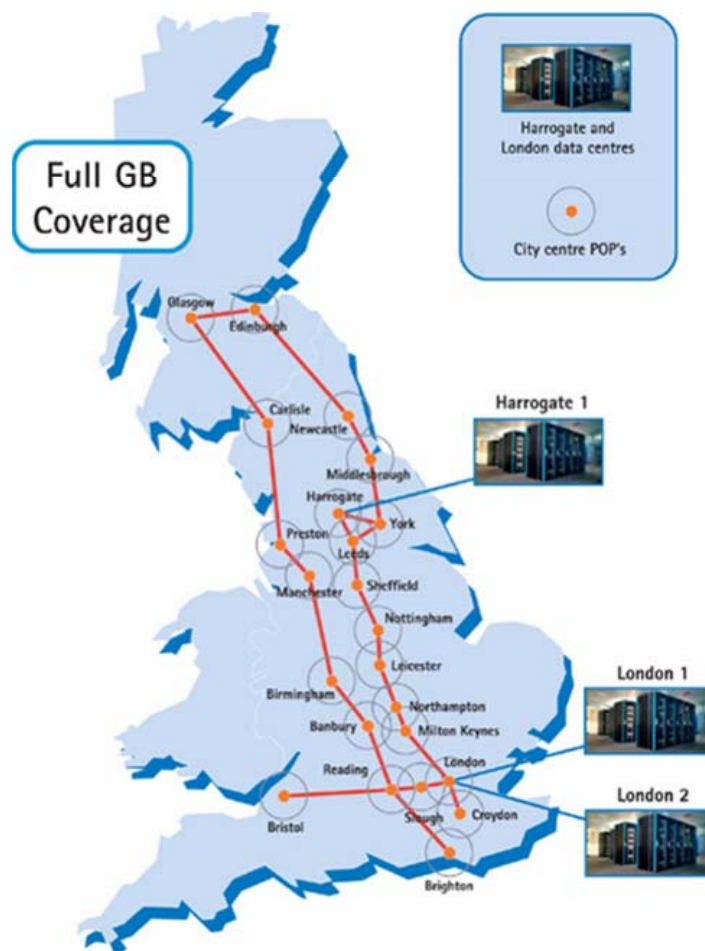

An unrivalled architecture enabling the delivery of an exciting range of Managed Data Services **LANnet**

Network Services

- LANnet is a UK wide multi-gigabit IP network which passes through the majority of UK cities and metropolitan areas
- City Centre Points of Presence (POPs) facilitate the delivery of low cost communication links to customer sites up to a range of 25km from the POP
- The use of sophisticated network monitoring and management technologies, such as HP OpenView, Tivoli Storage Manager and Orchestream enable us to provide effective and flexible 24x7 support backed by a comprehensive SLA

LANnet utilises the latest technologies such as MPLS* and DWDM* to guarantee high performance and to provide the scalability and resilience lacking in traditional networks

- The network has been built using world class components including Cisco routing technology
- Direct or VPN Internet access can be provided anywhere on the network via multiple connections to global Tier 1 providers
- Data centres provide secure hosting for a range of managed services
- LANnet can be integrated with other networks and technologies to deliver connectivity ranging from ADSL to GB Ethernet, throughout the country.